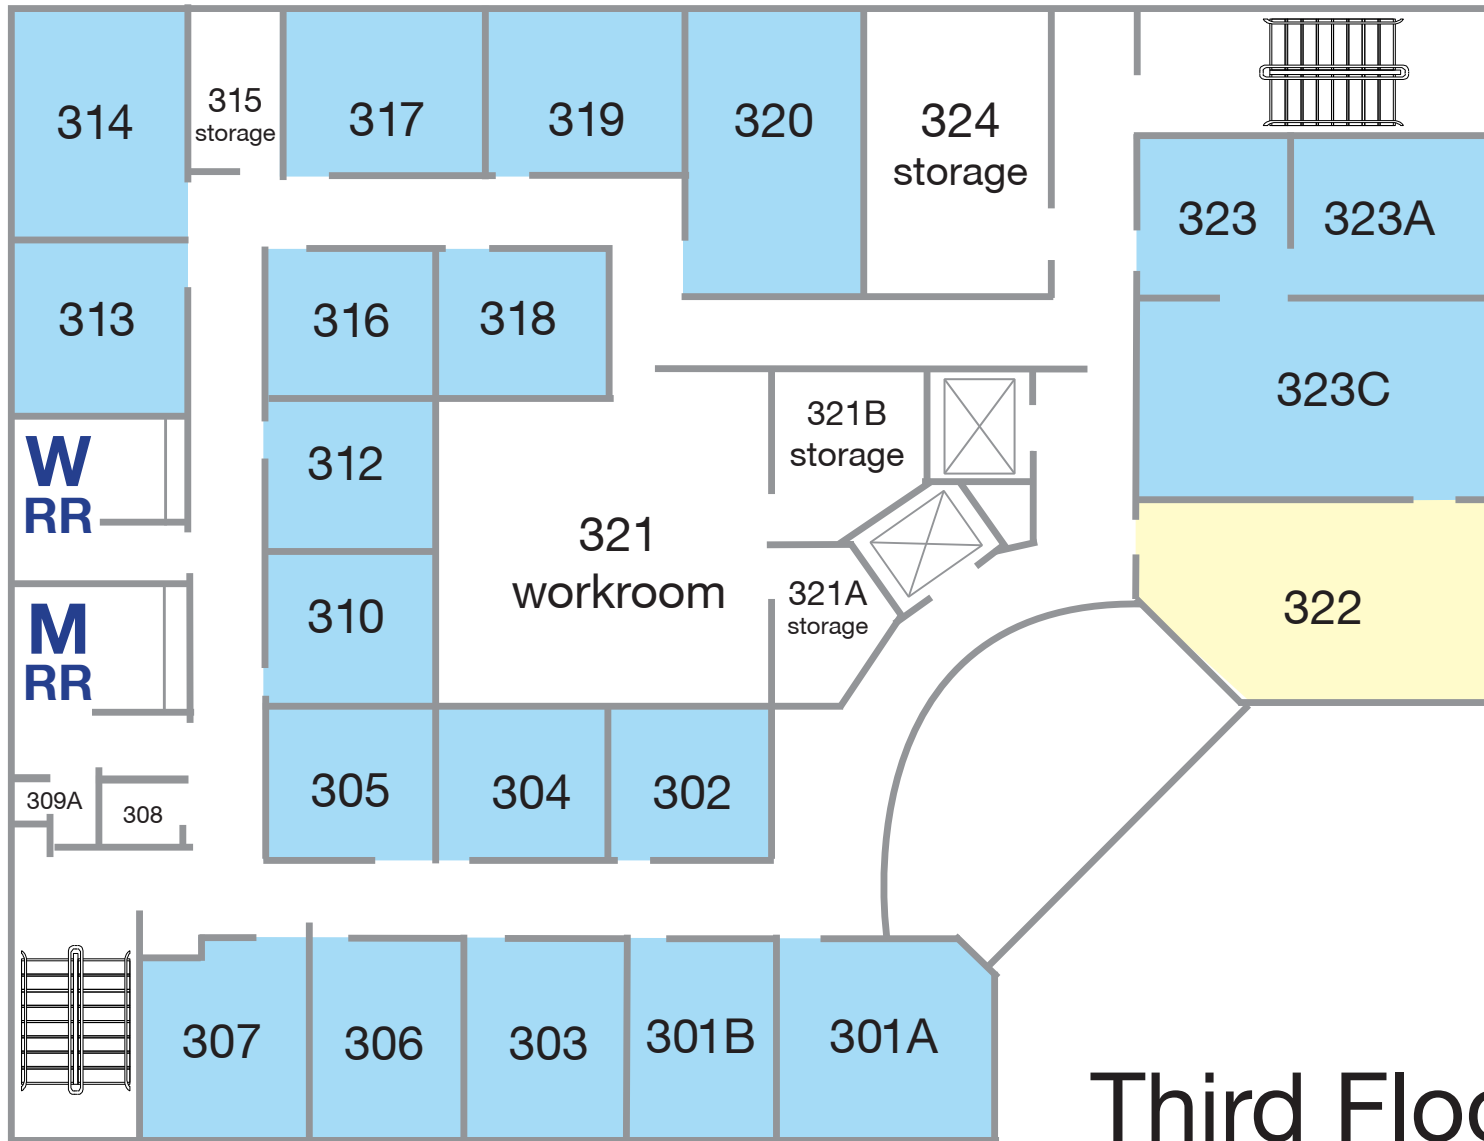

- ⊠ Elevator
- Restrooms**
- MRR** Men's
- WRR** Women's
- GNRR** Gender Neutral\*
- NRR** Nursing
- \* Located in College Wing

- Class Rooms/  
Computer Labs
- Faculty  
Offices
- Conference/Meeting  
Rooms
- Admin/Staff  
Offices
- TDCJ  
Offices/Classrooms
- Graduate Student  
Offices
- Stores
- Hotel  
Rooms

**First Floor  
Entrance**

Law Enforcement Management Institute of Texas

Law Enforcement Management Institute of Texas

- ⊠ Elevator
- Restrooms**
- MRR** Men's
- WRR** Women's
- GNRR** Gender Neutral\*
- NRR** Nursing
- \* Located in College Wing
- Class Rooms/  
Computer Labs
- Faculty  
Offices
- Conference/Meeting  
Rooms
- Admin/Staff  
Offices
- TDCJ  
Offices/Classrooms
- Graduate Student  
Offices
- Stores
- Hotel  
Rooms