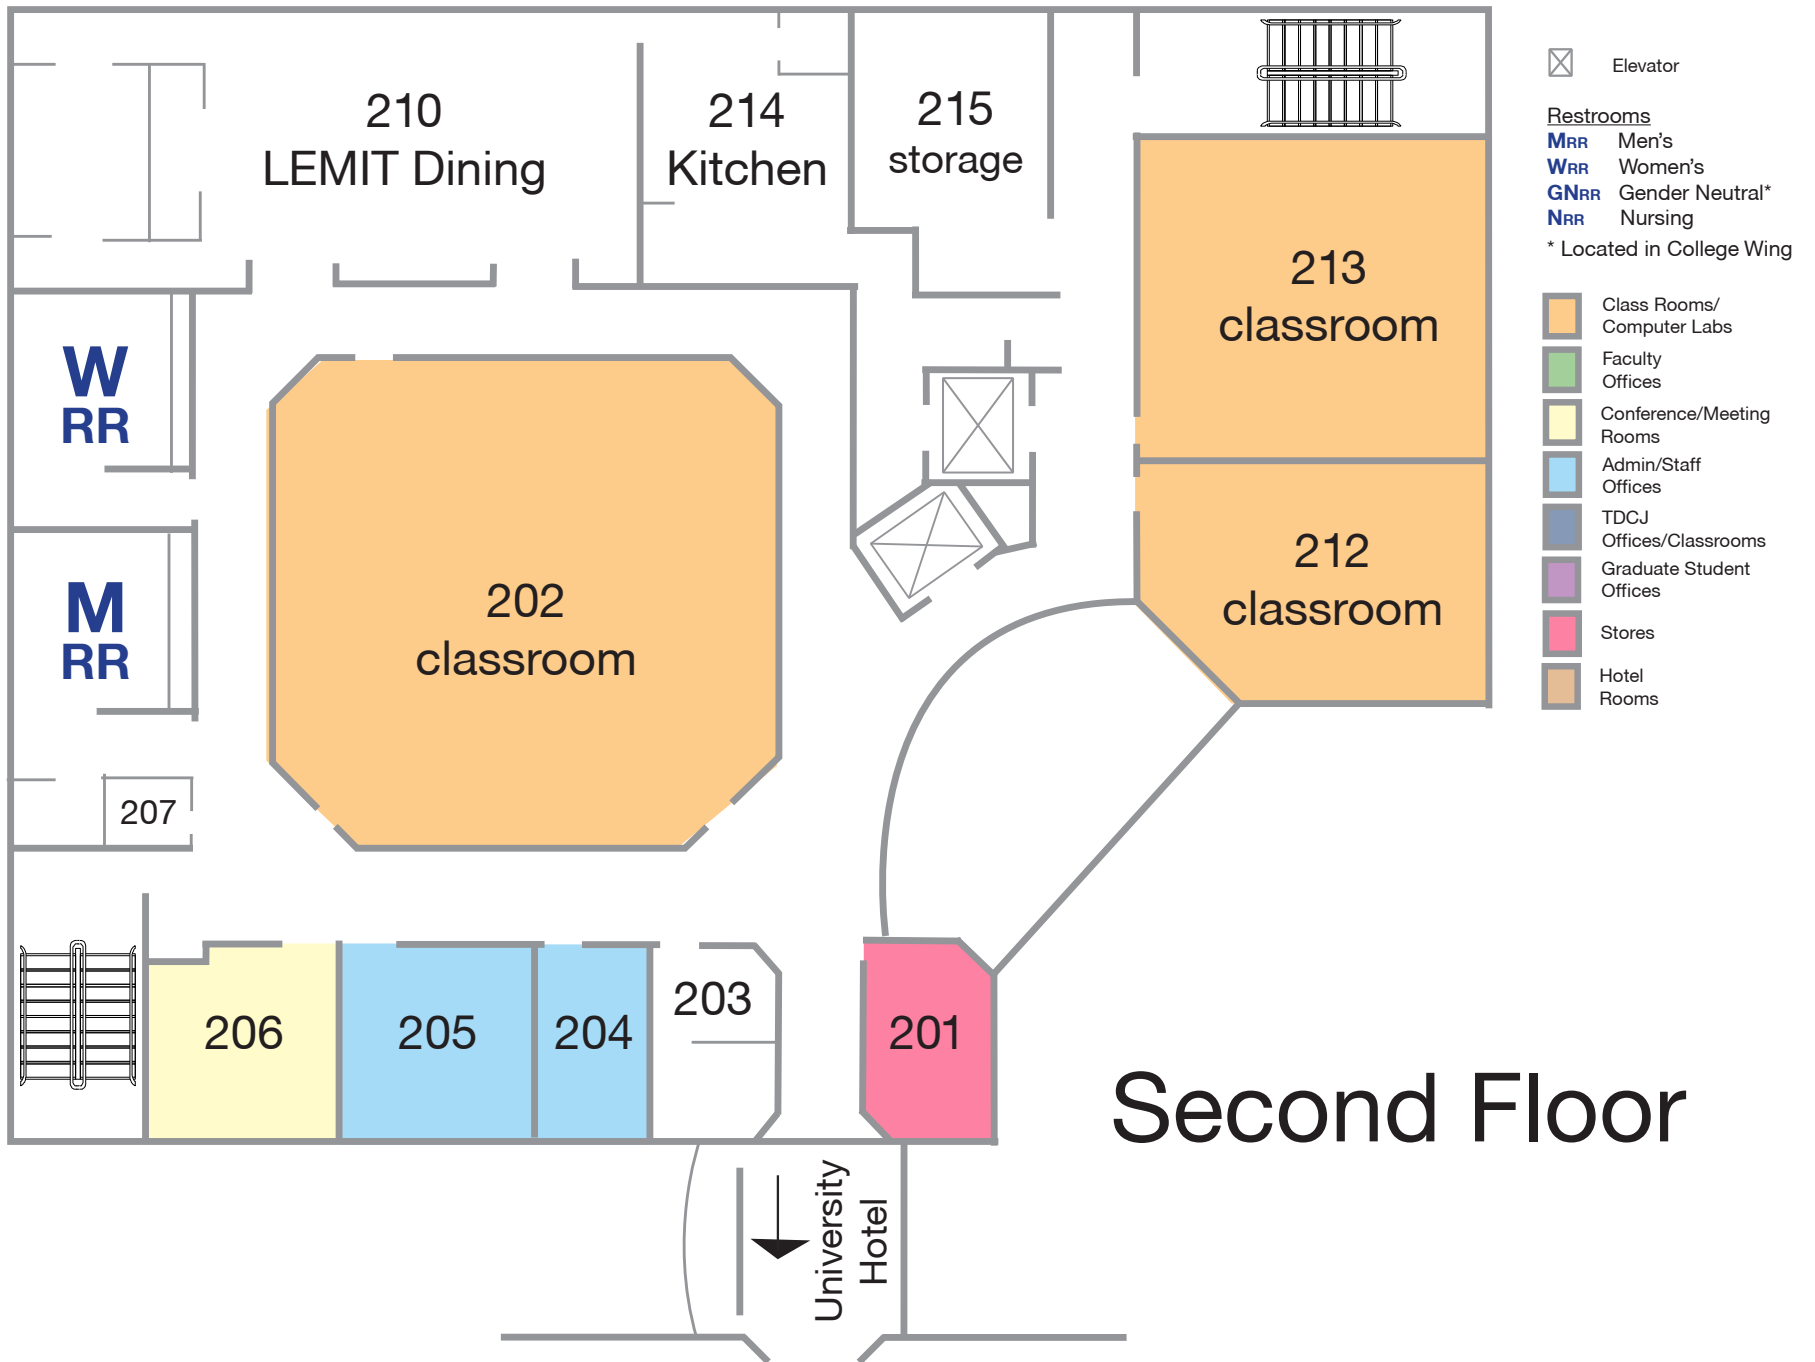

- ⊠ Elevator
- Restrooms**
- MRR** Men's
- WRR** Women's
- GNRR** Gender Neutral\*
- NRR** Nursing
- \* Located in College Wing

- Class Rooms/  
Computer Labs
- Faculty  
Offices
- Conference/Meeting  
Rooms
- Admin/Staff  
Offices
- TDCJ  
Offices/Classrooms
- Graduate Student  
Offices
- Stores
- Hotel  
Rooms

**First Floor  
Entrance**

Law Enforcement Management Institute of Texas

Law Enforcement Management Institute of Texas

- ⊠ Elevator
- Restrooms**
- MRR** Men's
- WRR** Women's
- GNRR** Gender Neutral\*
- NRR** Nursing
- \* Located in College Wing
- Class Rooms/  
Computer Labs
- Faculty  
Offices
- Conference/Meeting  
Rooms
- Admin/Staff  
Offices
- TDCJ  
Offices/Classrooms
- Graduate Student  
Offices
- Stores
- Hotel  
Rooms