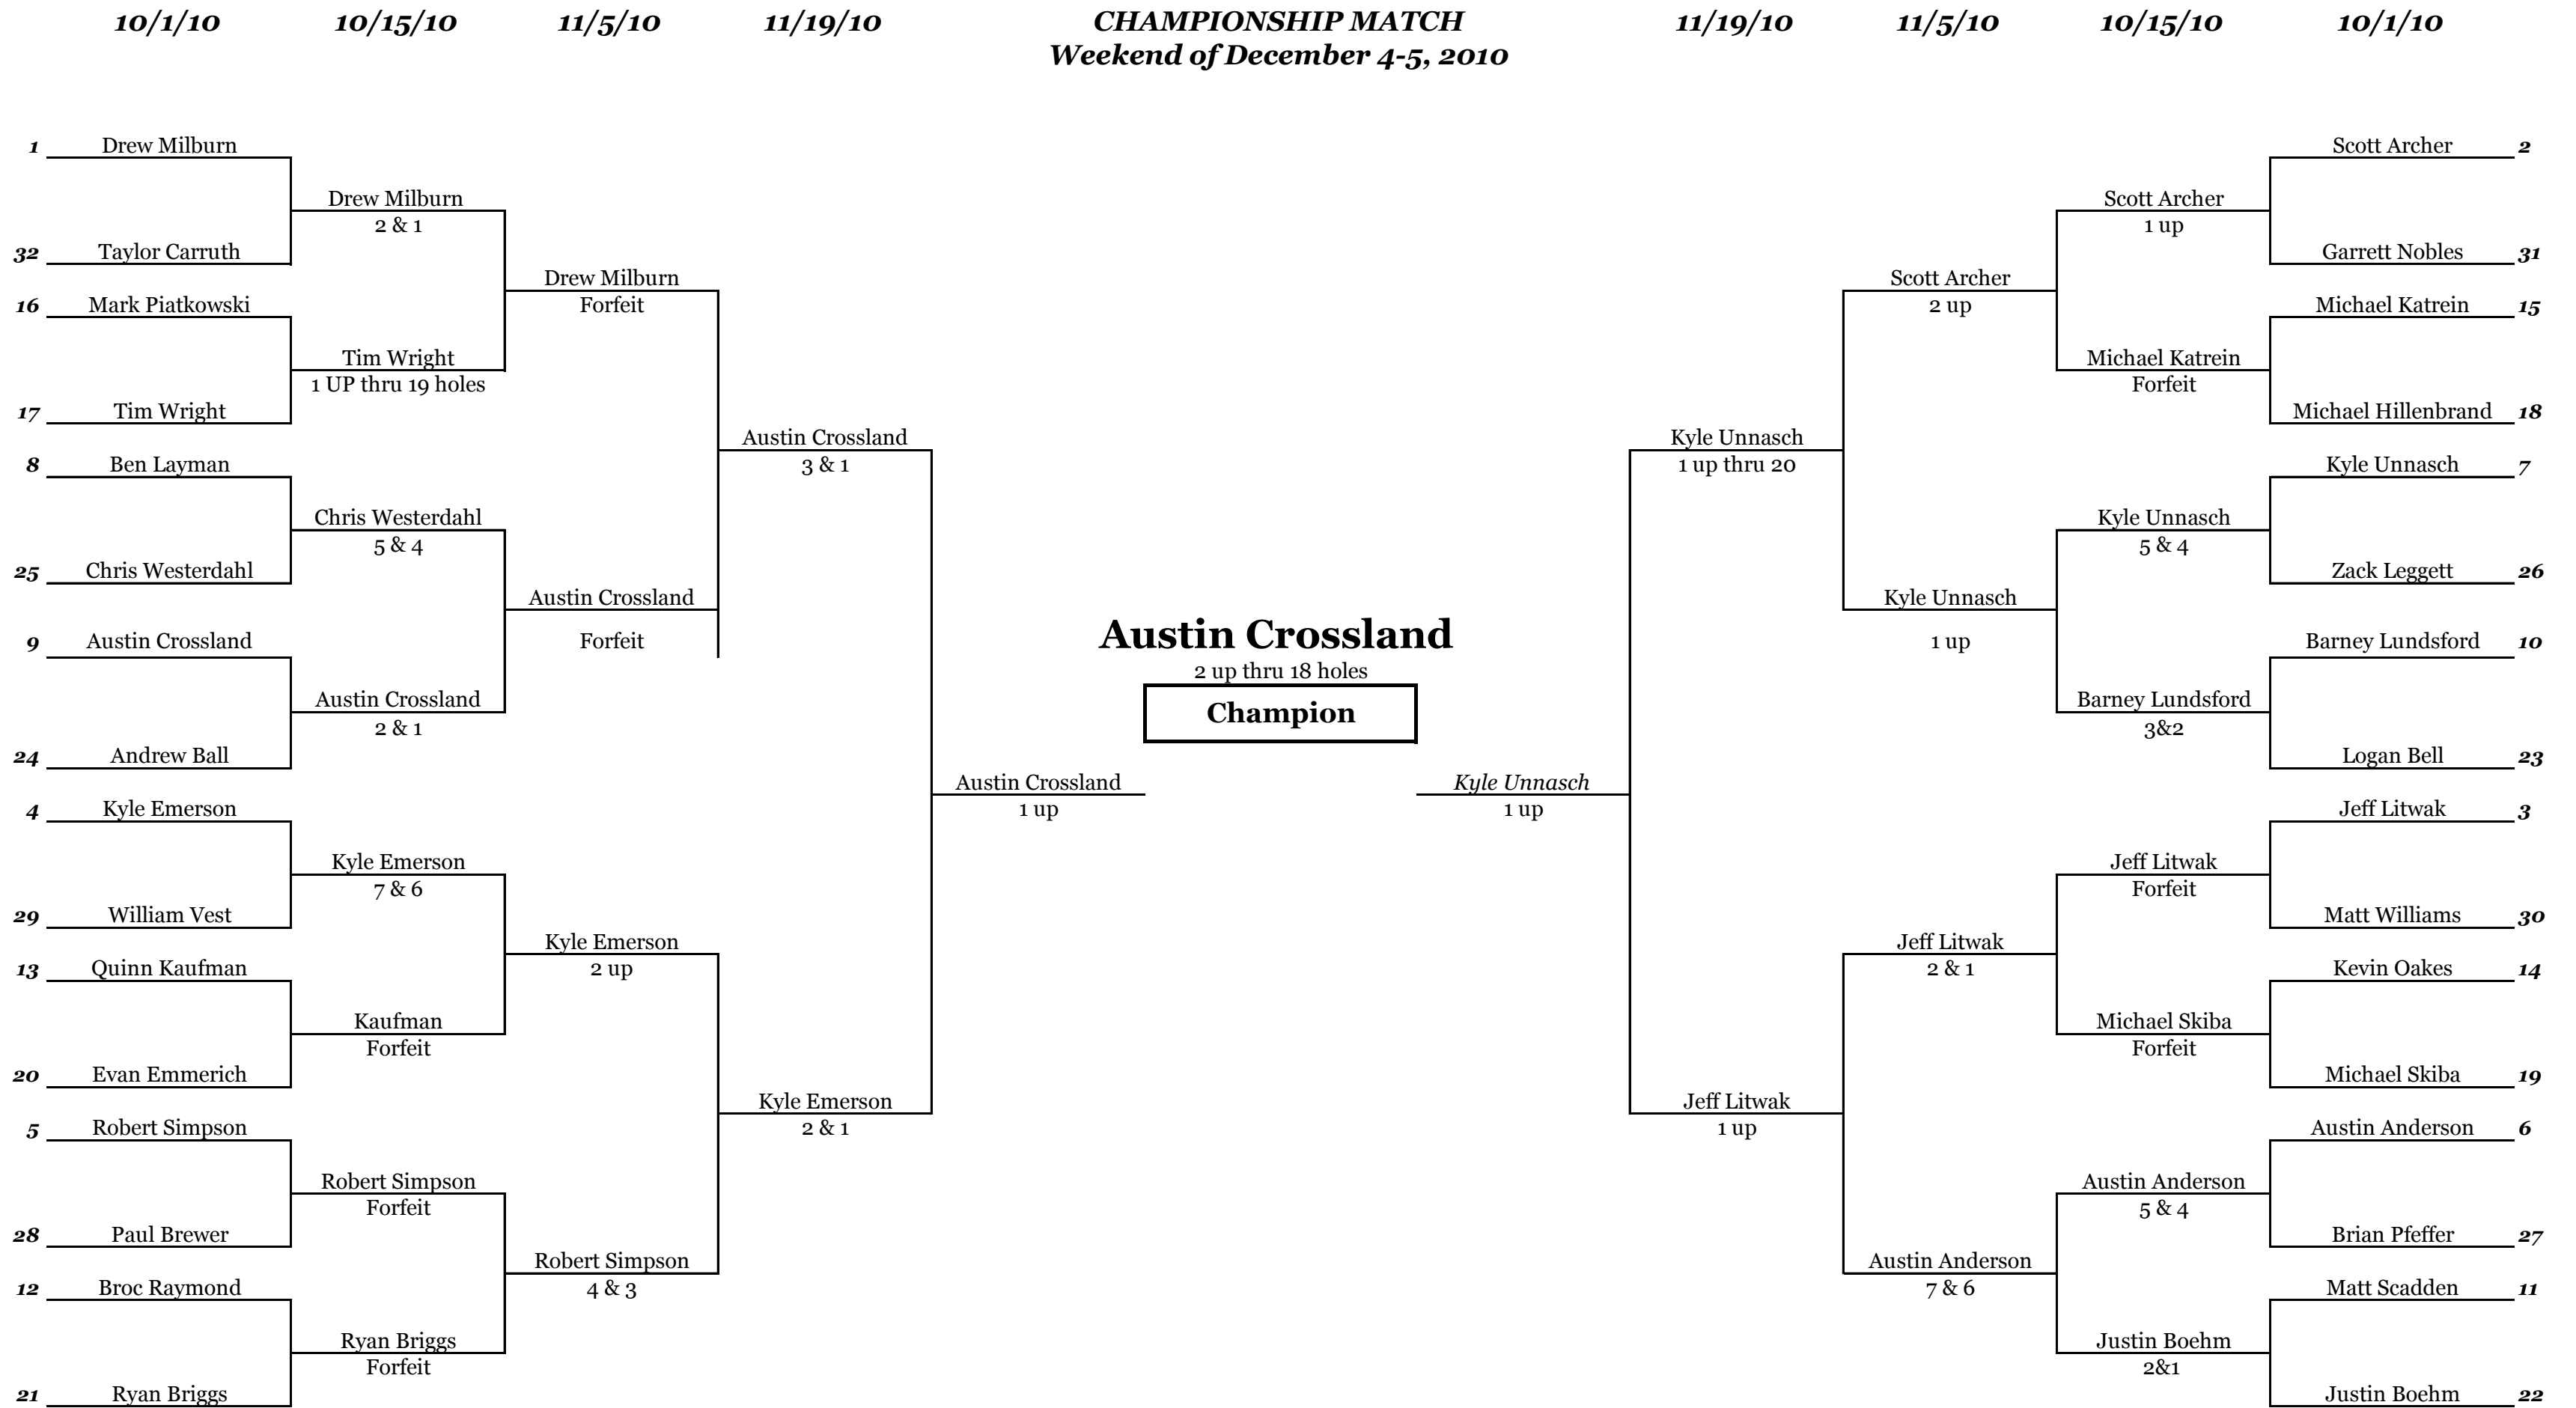

SHSU PGA Golf Management Fall 2010 Match Play Championship

All Matches MUST be completed by date shown

Men = Blue Tees / Women = Green Tees

**In the event that opponents cannot coordinate a match schedule, the Rules Committee shall set a match date and time;
 a no-show will forfeit his match; if both competitors no-show, both will forfeit
 The Championship Match will take place the weekend of December 4th-5th, 2010 with an exact date, time, and location TBD**